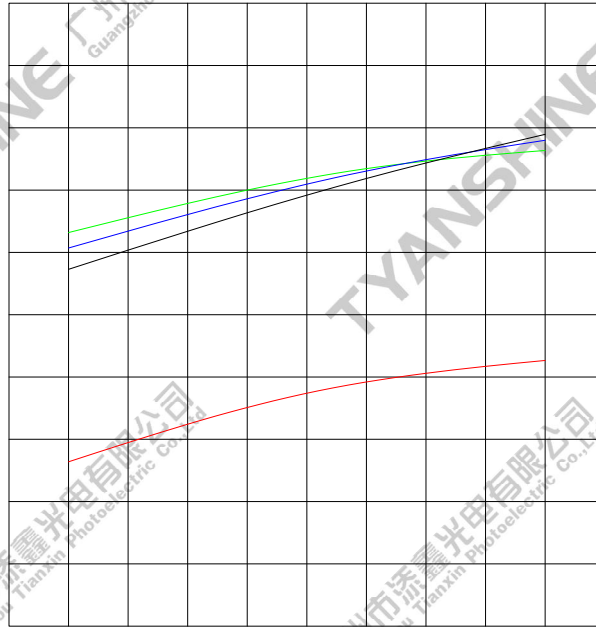

Typical Electrical/Optical Characteristics